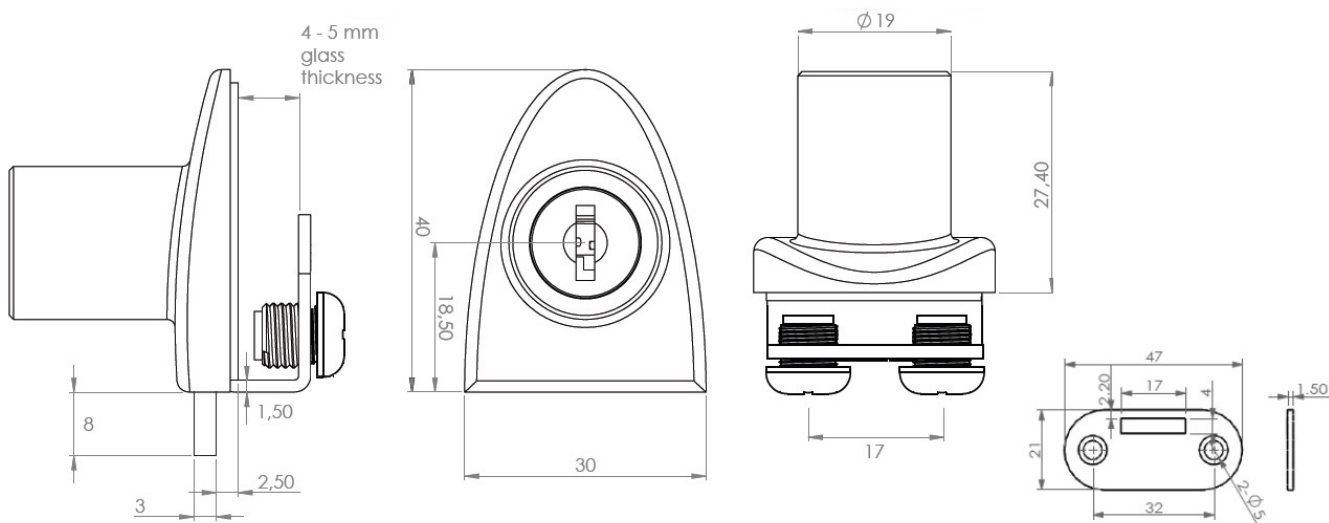

PRODUCT SHEET

Description:

Glass Door Lock "Badge", F/Single Doors, GPL, KA D20,W/SISO Oval Metal Key, W/2 ABS Screws
W/PVC Tip, 1 GPL Flat Oval, Metal Striking Plate, f/Glass Thickness 4-5mm

Item number:

14.09.509-0

Units	Box	Carton	HS Code	Barcode
Pcs.	12	240	8301300000	
				5704866048682

SISO A/S

Mileparken 11
DK-2740 Skovlunde
Denmark
VAT: DK 24786013

Phone +45 45 830 900

www.siso.dk
siso@siso.dk

Danske Bank
Nytorv Branch
Copenhagen
SWIFT: DABADKKK

Account no.
4180 3112 112936
IBAN Account
DK7230003112112936